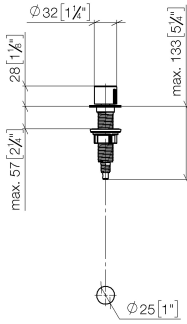

Strainer waste with control handle - Brushed Durabron (23kt Gold)

ELIO

10 712 970

- control for single basin
- including adapter for Bowden cable

Fits ELIO, ENO, MEM, META SQUARE, SYNC and TARA ULTRA

Fits: ELIO, MEM, ENO, SYNC, TARA ULTRA, META SQUARE

	Brushed Durabron (23kt Gold)	10 712 970-28
	Chrome	10 712 970-00
	Brushed Platinum	10 712 970-06
	Platinum	10 712 970-08
	Durabron (23kt Gold)	10 712 970-09
	Dark Chrome	10 712 970-19
	Matte Black	10 712 970-33
	Brushed Champagne (22kt Gold)	10 712 970-46
	Champagne (22kt Gold)	10 712 970-47
	Brushed Chrome	10 712 970-93
	Brushed Dark Platinum	10 712 970-99

10 712 970

mm [inches]

10 712 970

Parts for other finishes can be found here: [Chrome](#)

Spare parts list

No.	Item Number	Name	Quantity used	Delivery time
1	09 20 97 030-28	handle	1	20
2	90 12 12 002 00 90	fixing cap	1	2
3	09 27 87 011-28	rosette	1	20
4	09 14 10 042 90	seal	1	2
5	09 29 06 087-28	spindle	1	-
Spare part can no longer be ordered, please order the replacement item				
6	04 30 01 029 00 90	adaptor	1	2
7	09 24 03 175 90	adaptor	1	2
8	09 11 10 073-07	connection	1	30
9	09 11 10 074-07	connection	1	30
10	09 11 10 079-07	connection	1	30
11	09 30 11 087 90	disc	1	2
12	09 23 30 024-07	nut	1	30