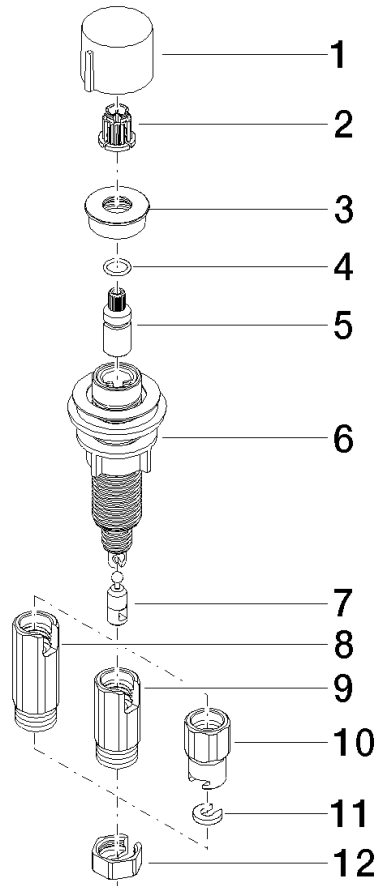

Strainer waste with control handle - Brushed Durabron (23kt Gold)

ELIO

10 712 970

- control for single basin
- including adapter for Bowden cable

Fits ELIO, ENO, MEM, META SQUARE, SYNC and TARA ULTRA

Fits: ELIO, MEM, ENO, SYNC, TARA ULTRA, META SQUARE

	Brushed Durabron (23kt Gold)	10 712 970-28
	Chrome	10 712 970-00
	Brushed Platinum	10 712 970-06
	Platinum	10 712 970-08
	Durabron (23kt Gold)	10 712 970-09
	Dark Chrome	10 712 970-19
	Matte Black	10 712 970-33
	Brushed Champagne (22kt Gold)	10 712 970-46
	Champagne (22kt Gold)	10 712 970-47
	Brushed Chrome	10 712 970-93
	Brushed Dark Platinum	10 712 970-99

10 712 970

mm [inches]

10 712 970

Parts for other finishes can be found here: [Chrome](#)

Spare parts list

No.	Item Number	Name	Quantity used	Delivery time
1	09 20 97 030-28	handle	1	20
2	90 12 12 002 00 90	fixing cap	1	2
3	09 27 87 011-28	rosette	1	20
4	09 14 10 042 90	seal	1	2
5	09 29 06 087-28	spindle	1	-
Spare part can no longer be ordered, please order the replacement item				
6	04 30 01 029 00 90	adaptor	1	2
7	09 24 03 175 90	adaptor	1	2
8	09 11 10 073-07	connection	1	30
9	09 11 10 074-07	connection	1	30
10	09 11 10 079-07	connection	1	30
11	09 30 11 087 90	disc	1	2
12	09 23 30 024-07	nut	1	30